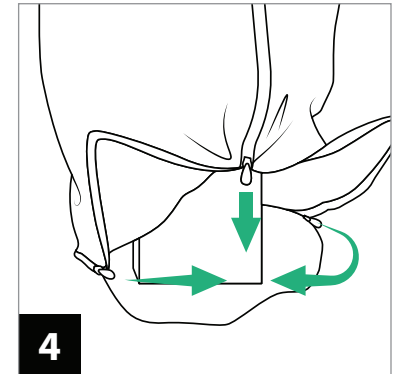

## How to use your foyer storage bag

Locate your storage bag and remove it from the plastic.

Set your tree centered on the circular base of the storage bag.

Pull the bag up and place the peak of the bag atop your tree.

Locate and close the three zippers to seal your bag shut.