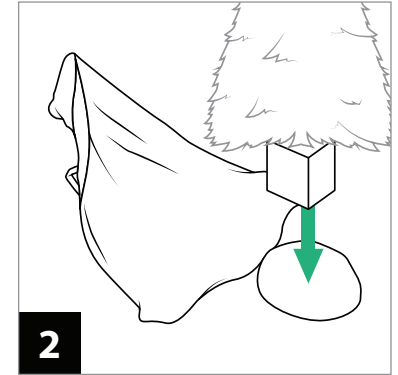

# FOYER TREE STORAGE BAG

Model No. TK-10290 | How to Instructions

## How to use your foyer storage bag

Locate your storage bag and remove it from the plastic.

Set your tree centered on the circular base of the storage bag.

Pull the bag up and place the peak of the bag atop your tree.

Locate and close the three zippers to seal your bag shut.